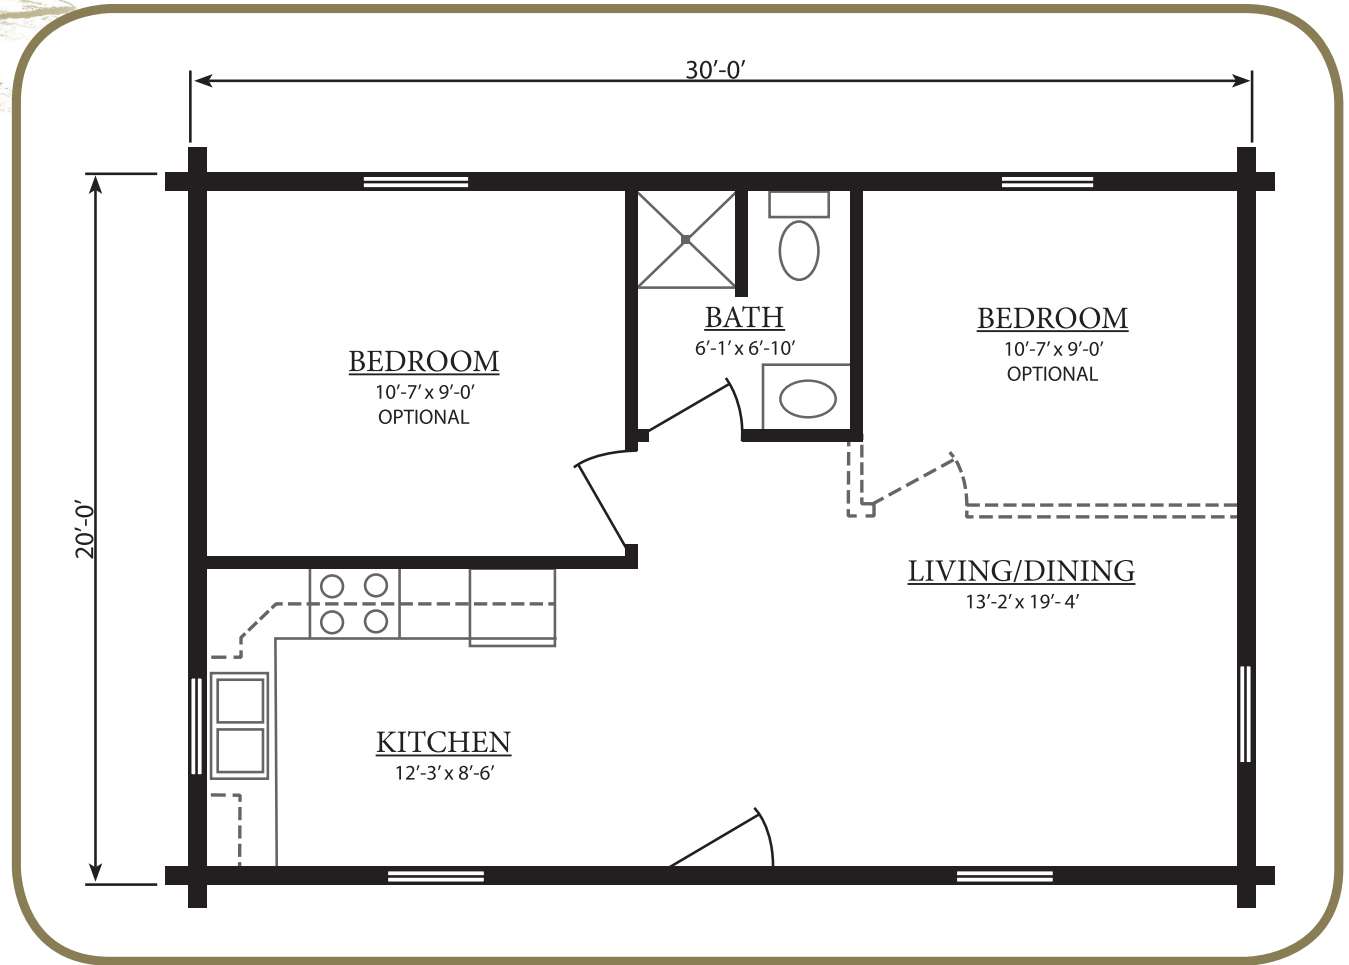

Sportsmen's Crockett Camp

30'x20' Floor Plan

Shell Material Package Price \$21,845

Our log homes are made from 100% home-grown timber - are rugged, sustainable, and made with old-fashioned American values and craftsmanship.