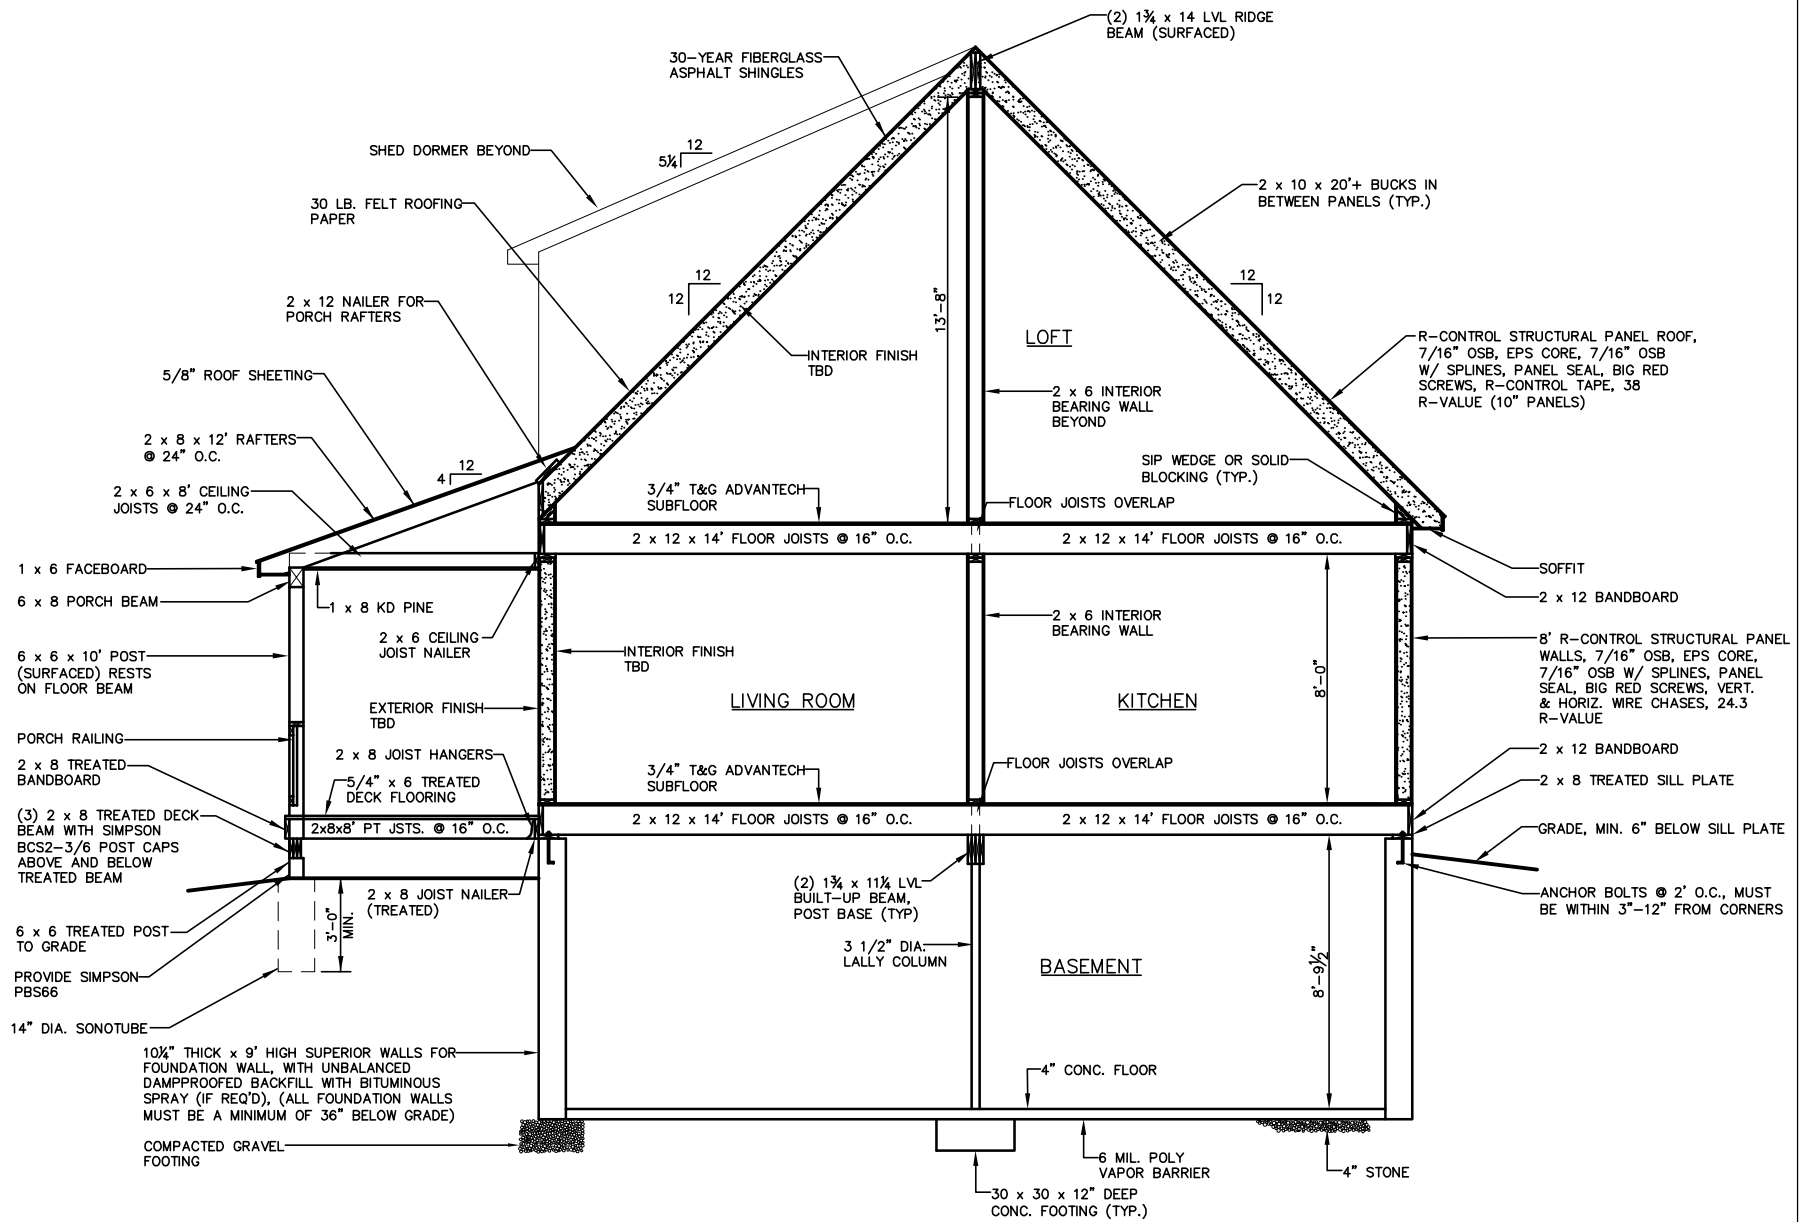

TYPICAL POST & BEAM SECTION

CROCKETT

Log & Timber Homes
 "38 Years of Honest Value"

www.crockettloghomes.com

TYPICAL SIP HOME SECTION

3D TIMBER FRAME FRONT VIEW

PROCKETT

Log & Timber Homes
"38 Years of Honest Value"
www.prockettlloghomes.com

3D TIMBER FRAME INSIDE VIEW

CROCKETT

Log & Timber Homes

"38 Years of Honest Value"

www.crockettloghomes.com

3D TIMBER FRAME REAR VIEW

CRACKETT

Log & Timber Homes
"38 Years of Honest Value"
www.crackettloghomes.com