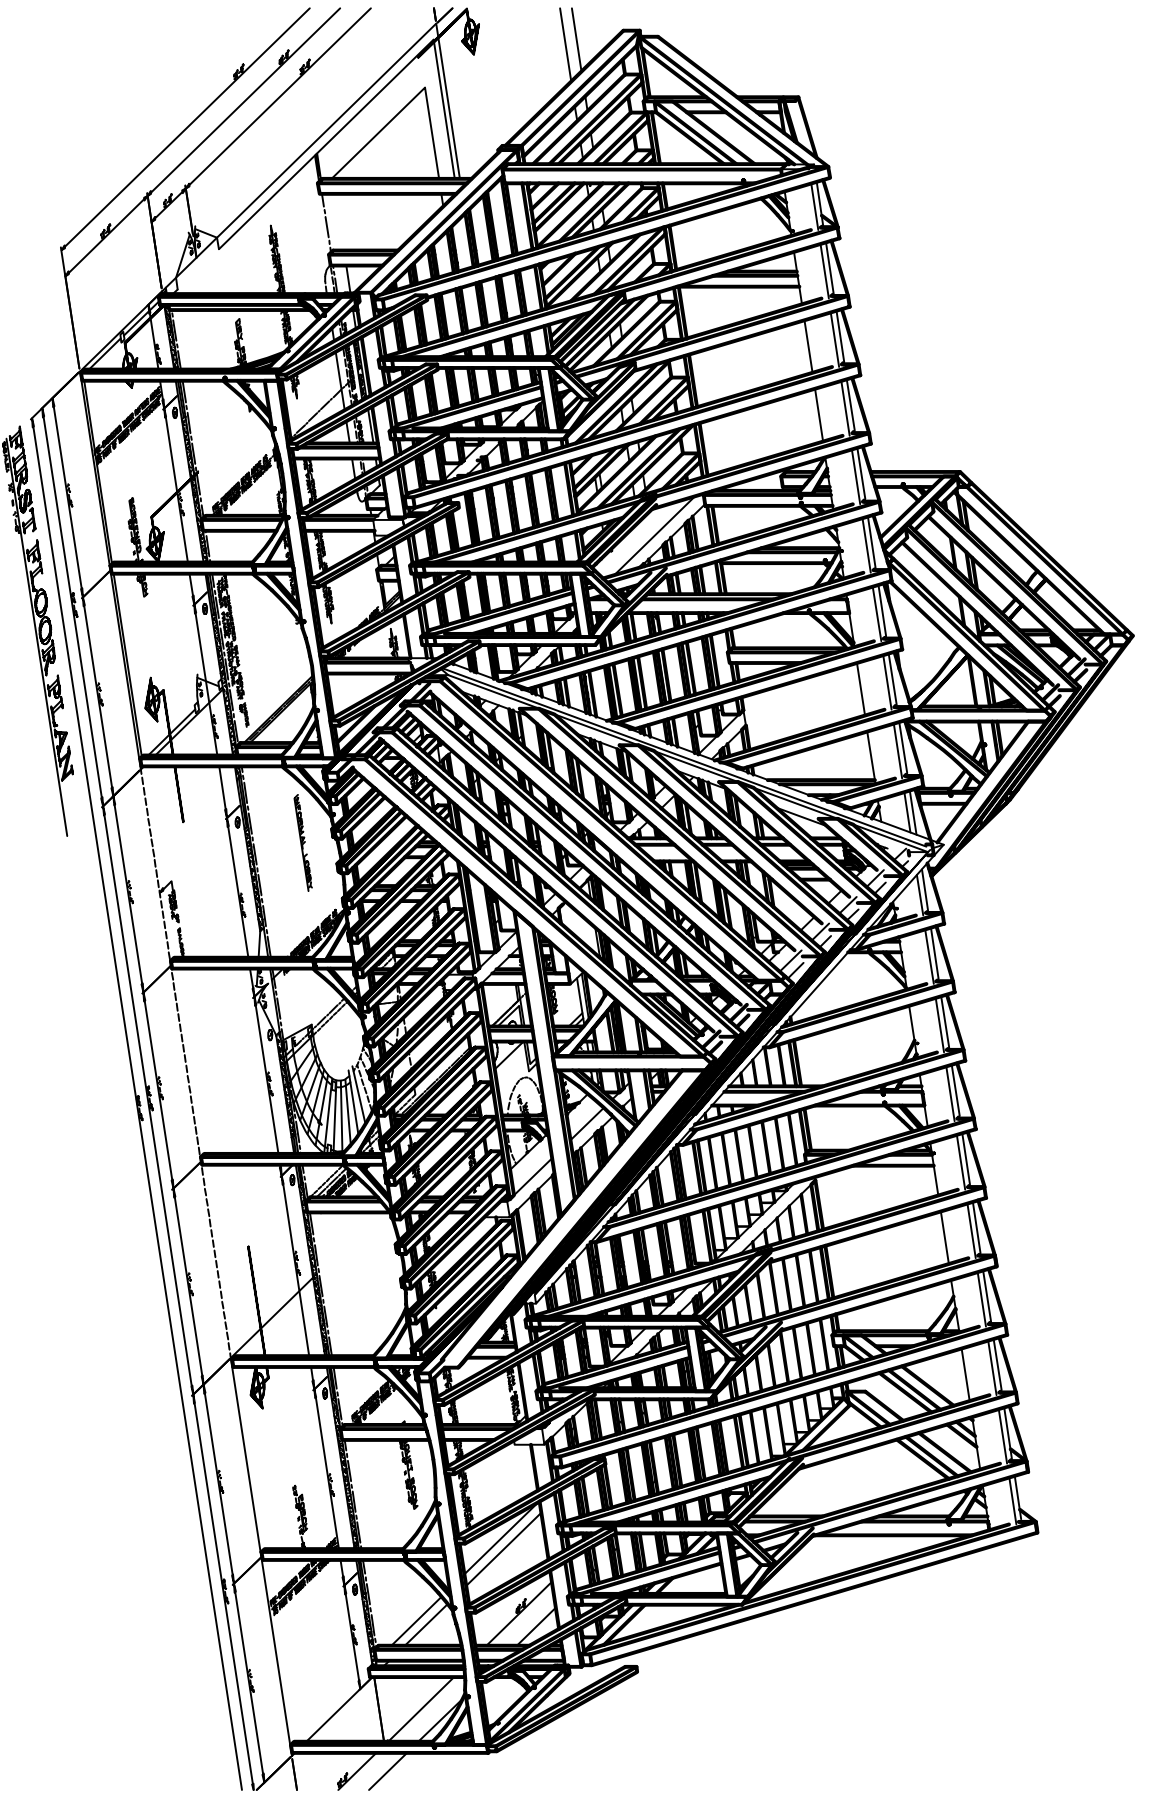

TYPICAL POST & BEAM SECTION

CROCKETT

Log & Timber Homes
 "38 Years of Honest Value"

www.crockettloghomes.com

TYPICAL SIP HOME SECTION

3D TIMBER FRAME FRONT VIEW

PROCKETT

Log & Timber Homes
"38 Years of Honest Value"
www.prockettlloghomes.com

3D TIMBER FRAME INSIDE VIEW

CROCKETT

Log & Timber Homes

"38 Years of Honest Value"

www.crockettloghomes.com

3D TIMBER FRAME REAR VIEW

CRACKETT

Log & Timber Homes
"38 Years of Honest Value"
www.crackettloghomes.com