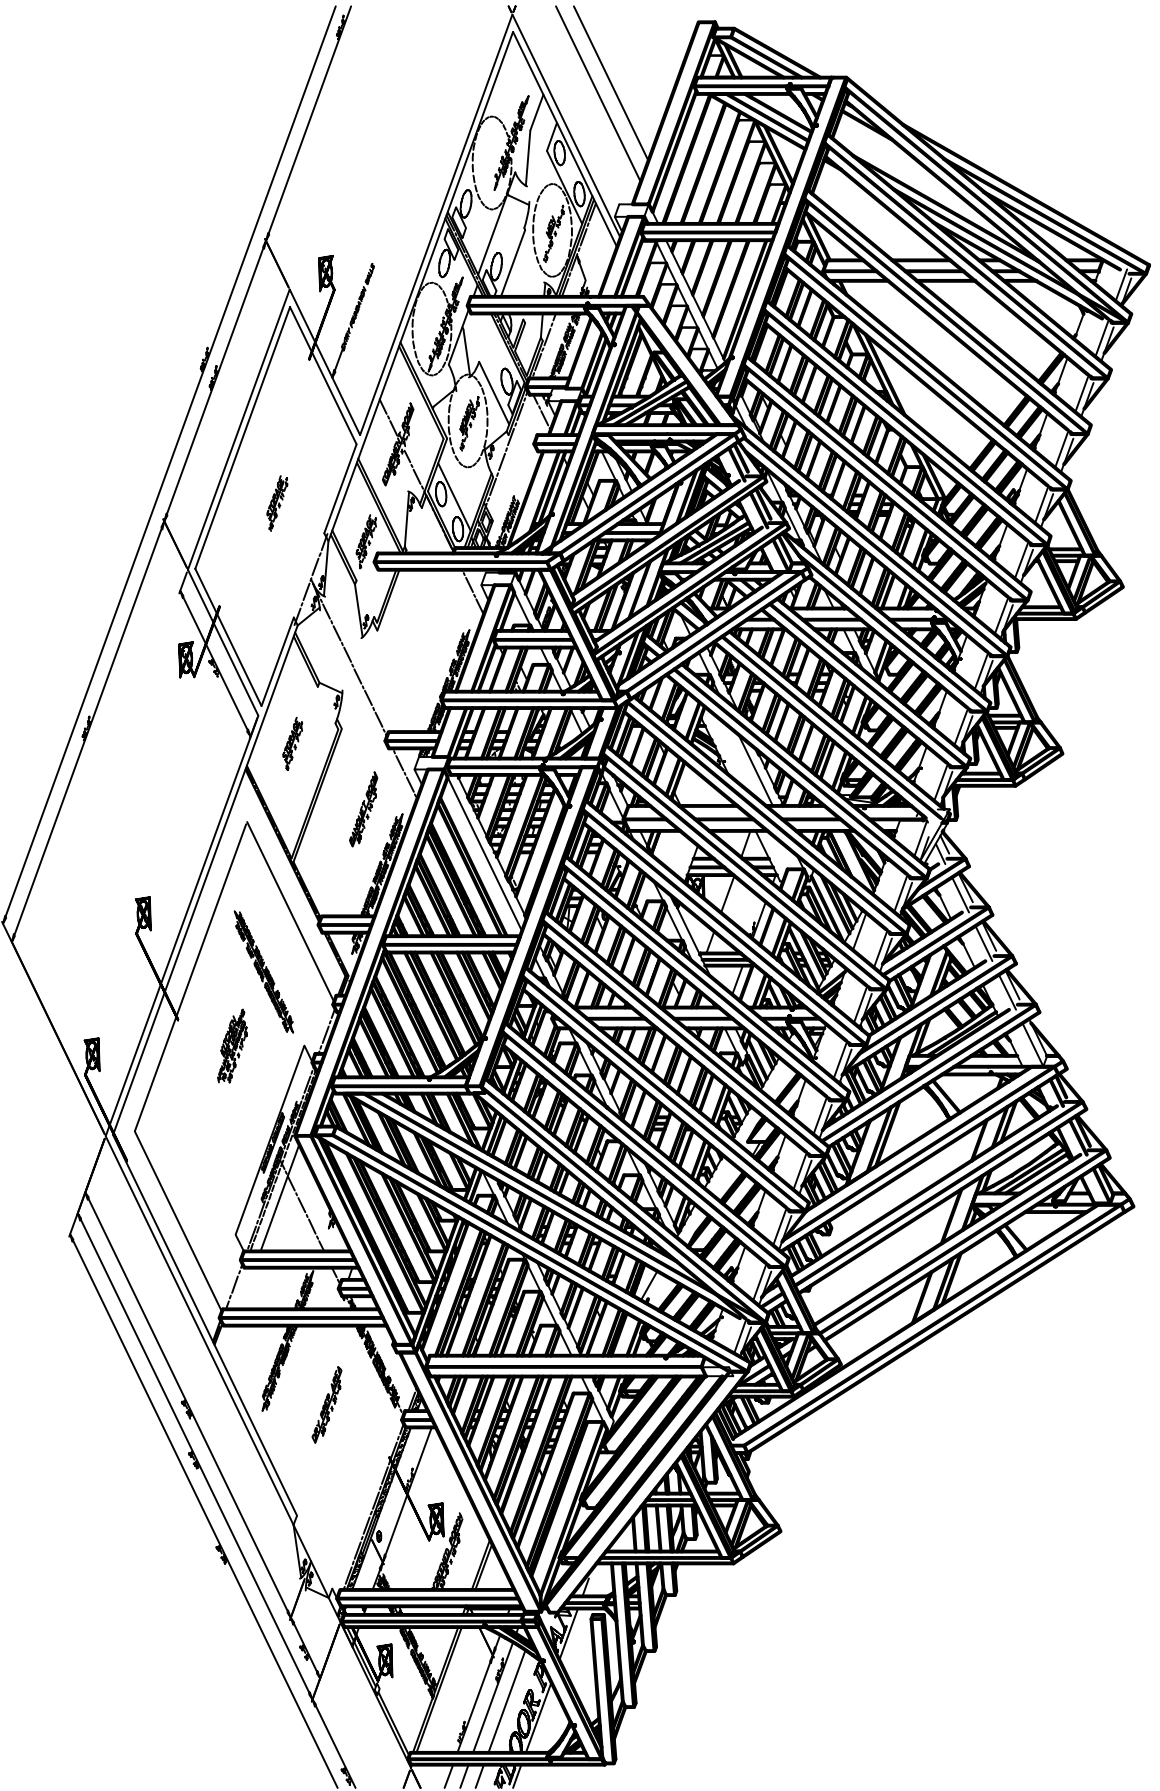

TYPICAL POST & BEAM SECTION

CROCKETT

Log & Timber Homes
 "38 Years of Honest Value"

www.crockettloghomes.com

TYPICAL SIP HOME SECTION

3D TIMBER FRAME FRONT VIEW

PROCKETT

Log & Timber Homes
"38 Years of Honest Value"
www.prockettlloghomes.com

3D TIMBER FRAME INSIDE VIEW

CROCKETT

Log & Timber Homes

"38 Years of Honest Value"

www.crockettloghomes.com

3D TIMBER FRAME REAR VIEW

CRACKETT

Log & Timber Homes
"38 Years of Honest Value"
www.crackettloghomes.com